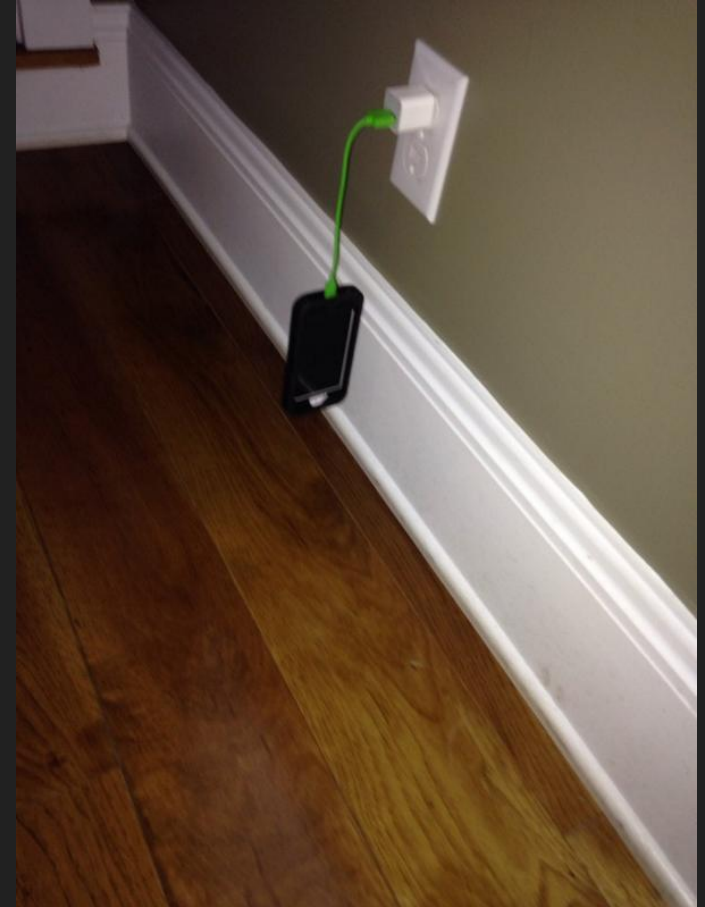

Retractable Charging Cord

Taylor Herbert

Has this ever happened to you?

OR

Even...

To....

It seems as though consolidating extraneous components is a unanimous design goal, especially in technology; however we still experience first hand the negligent design flaws in many essential accessories, causing the newest lines of tech to be an incohesive product package.

Using the example of such practical designs as the tape measure and the retractable dog leash, I designed a retractable charging cord which literally bridges the gap between electronics and consumers, without a limited range of length. Many of the smallest tape measures can reach 16 feet.